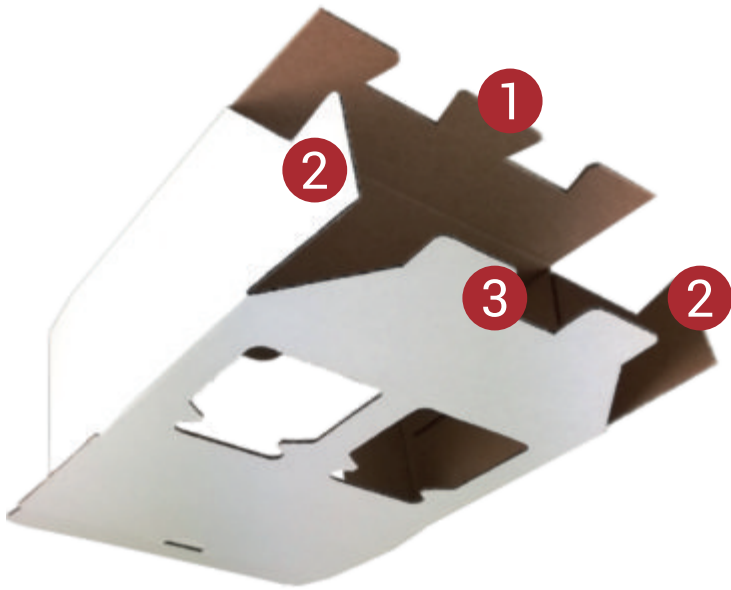

Retail Display Box

Assembly instructions

- Fold in tab 1
- then the two 2s
- push in 3 until it locks into 1
- release to 'flatten' all 4

Sizing Guide

Internal Dimensions:

Width: 155mm

Depth: 75mm

Height: 100mm

Round Jar 190ml

Hexagonal Jar 190ml

Round Pallina Jar 210ml

Hexagonal Jar 280ml

Round Bonta Jar 212ml

Square Jar 200ml

Orcio Jar 212ml

Round Square 314ml

Round Jar 300ml